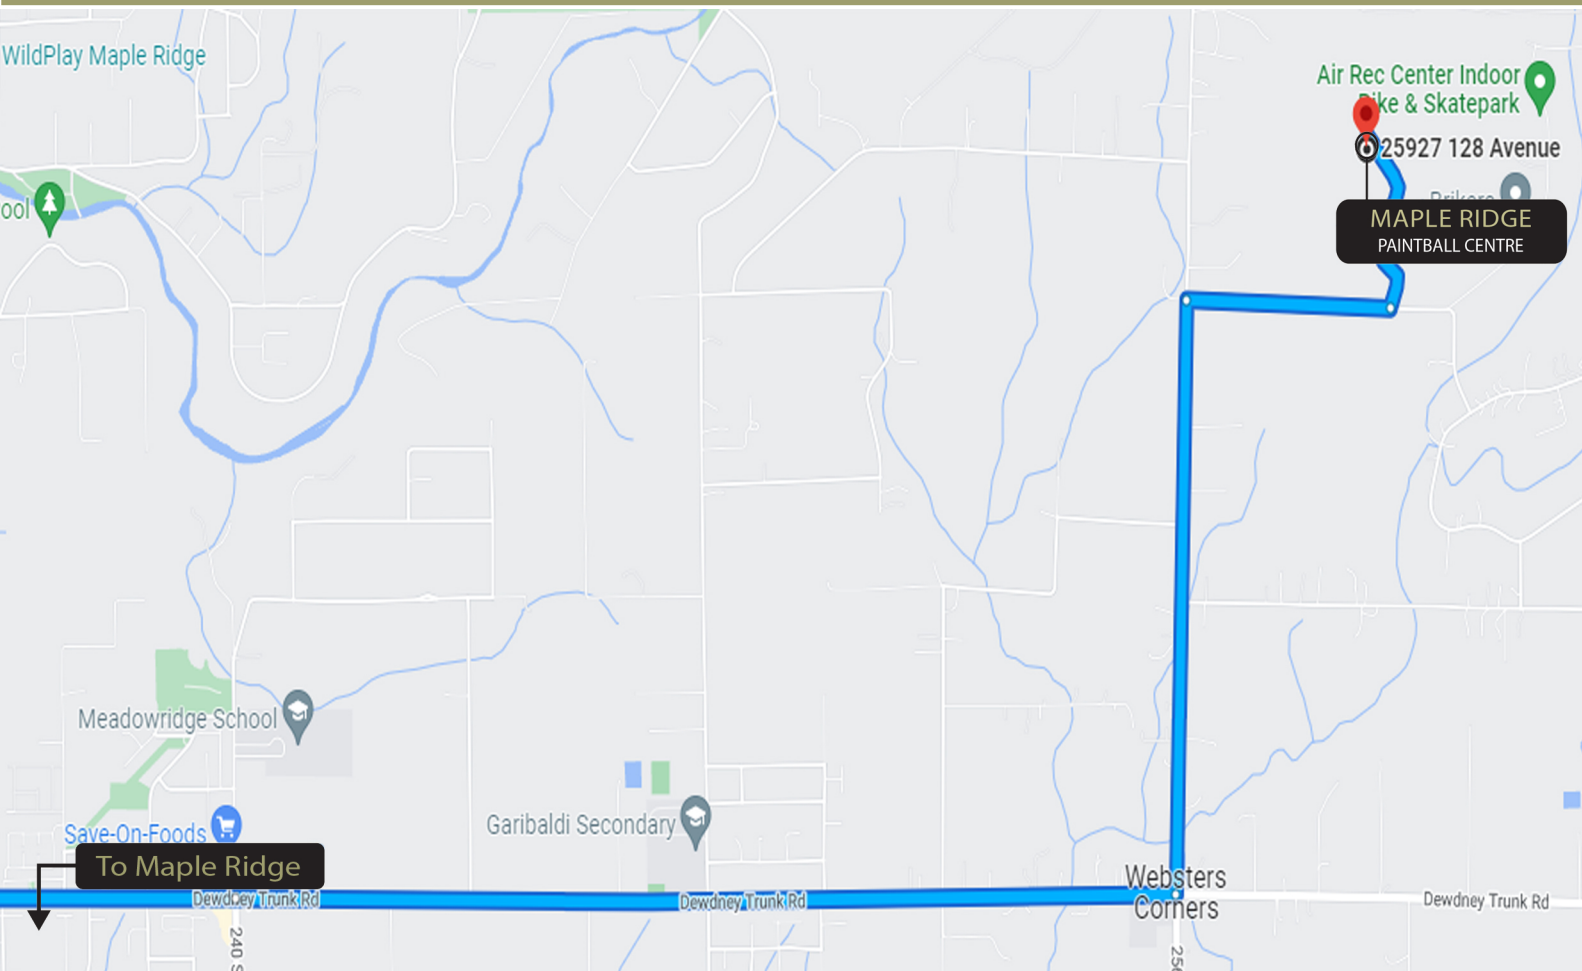

MAPLE RIDGE DIRECTIONS

Call anytime
1-800-738-8917

ESTIMATED DRIVE TIME: 60 mins by car from Vancouver
PAINTBALL CENTRE ADDRESS: 25927 128 Ave, Maple Ridge, BC V4R 1C4

Due to traffic congestion around Maple Ridge, please allow ample time to get to the centre for a 9am prompt arrival. Late arrival may result in reduced game time.

BY CAR FROM VANCOUVER CBD

1. Head east on Trans Canada Hwy (BC-1-E).
2. Take Exit 44 for United Blvd/British Columbia 7BE/7E.
3. Keeping left continue onto Mary Hill Bypass/BC-7B.
4. Keep left at the fork, follow signs for East/Pitt Meadows/Maple Ridge/Mission and merge onto Lougheed Hwy/BC-7E.
5. Turn left at Webster's Corner onto 256st and continue for 1.6 kms
6. Turn right onto 128 Ave. After 700m, you will see our road on your right follow this road to the Paintball Centre.

NEAREST BUS STOP

Cnr Dewdney Trunk Rd and Fraser St. You will need to pre-book a taxi to travel the rest of the way to the Paintball Centre.

NEAREST TRAIN STATION

PORT HANEY - (West Coast Express Commuter Line)
You will need to pre-book a taxi to travel the rest of the way to the Paintball Centre.

LOST?

Call us for directions **1-800-738-8917**